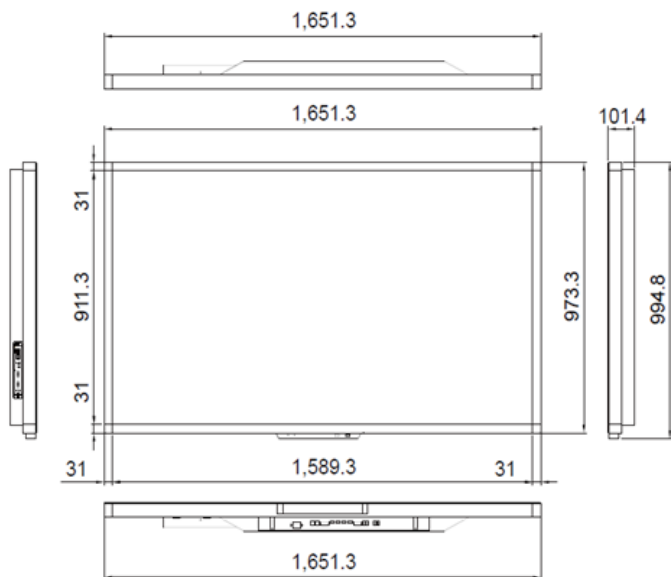

Model type	i3TOUCH P7004 T10
	70"
Display Ratio	16:09
Native resolution	1920 x 1080
Brightness	400cd/m2
Contrast ratio	4000:1
Response time	8 ms
Inputs	VGA x 1 PC AUDIO TOUCH USB x 2 HDMI x 2 Display Port x 1 OPS slot for universal OPS pc integrations (OPS pc not included)
Viewing Angle Hor./Ver.	178°/178°
Communication port	RS232 x 1
Sound bar	speakers: 2 x 10W - USB x 2
Audio out	mini jack
Speaker out	2 x mini jack
Power supply	standby power<1W complete power consumption <280W
VESA Mount (W X H)	600 x 400 mm
Anti-collision tempered glass	Yes
Screen area	1550 (W) x 872 (H) mm
Outside dimensions	1651 (W) x 973 (B) x 103 (D)
Package dimensions	1875 (W) x 1180 (H) x 300 (D)
Net weight	83 kg
Total weight	89 kg

Recommended Computer Configuration	CPU	min i3 processor
	RAM	>4G
	Hard disk	>100G
	Interface	USB2.0
	Screen resolution	1280*800

TECHNICAL DRAWING

AUTHORISED DISTRIBUTOR