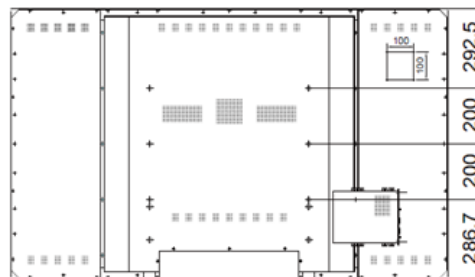

Model type	i3TOUCH P7004 T10
	70"
Display Ratio	16:09
Native resolution	1920 x 1080
Brightness	400cd/m2
Contrast ratio	4000:1
Response time	8 ms
Inputs	VGA x 1 PC AUDIO TOUCH USB x 2 HDMI x 2 Display Port x 1 OPS slot for universal OPS pc integrations (OPS pc not included)
Viewing Angle Hor./Ver.	178°/178°
Communication port	RS232 x 1
Sound bar	speakers: 2 x 10W - USB x 2
Audio out	mini jack
Speaker out	2 x mini jack
Power supply	standby power<1W complete power consumption <280W
VESA Mount (W X H)	600 x 400 mm
Anti-collision tempered glass	Yes
Screen area	1550 (W) x 872 (H) mm
Outside dimensions	1651 (W) x 973 (B) x 103 (D)
Package dimensions	1875 (W) x 1180 (H) x 300 (D)
Net weight	83 kg
Total weight	89 kg

Touch technology

	V-Sense
Touch modus	finger and pen
Touch points	10 simultaneous touches (only in Windows 7 or later)
Tempered glass	4 mm
Resolution	8096 x 8096
Response speed	10 ms

Accessories	Power cable VGA cable HDMI cable Remote (incl. Battery) PEN x 2 User Manual Wall mount

Recommended Computer Configuration	CPU	min i3 processor
	RAM	>4G
	Hard disk	>100G
	Interface	USB2.0
	Screen resolution	1280*800

TECHNICAL DRAWING

AUTHORISED DISTRIBUTOR