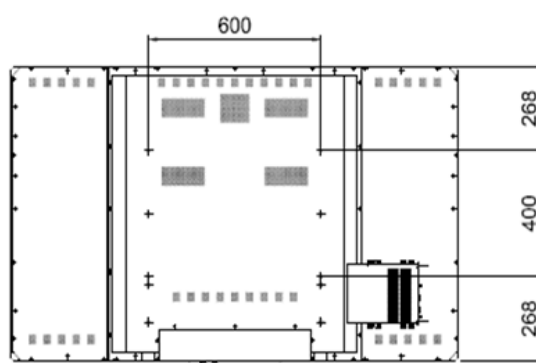

Model type	i3TOUCH P6504 T10
	65"
Display Ratio	16:09
Native resolution	1920 x 1080
Brightness	360cd/m2
Contrast ratio	4000:1
Response time	8 ms
Inputs	VGA x 1 PC AUDIO TOUCH USB x 2 HDMI x 2 Display Port x 1 OPS slot for universal OPS pc integrations (OPS pc not included)
Viewing Angle Hor./Ver.	178°/178°
Communication port	RS232 x 1
Sound bar	speakers: 2 x 10W - USB x 2
Audio out	mini jack
Speaker out	2 x mini jack
Power supply	standby power consumption <2.1 Watt complete power consumption <138 Watt
VESA Mount (W X H)	600 x 400 mm
Anti-collision tempered glass	Yes
Screen area	1429 x 804 mm
Outside dimensions	1555 (W) x 936 (H) x 102 (D)
Package dimensions	1780 (W) x 1175 (H) x 300 (D) mm
Net weight	78 kg
Total weight	87 kg

Touch technology

	V-Sense
Touch modus	finger and pen
Touch points	10 simultaneous touches (only in Windows 7 or later)
Tempered glass	4 mm
Resolution	8096 x 8096
Response speed	10 ms

Accessories	Power cable VGA cable HDMI cable Remote (incl. Battery) PEN x 2 User Manual Wall mount

Recommended Computer Configuration	CPU	min i3 processor
	RAM	>4G
	Hard disk	>100G
	Interface	USB2.0
	Screen resolution	1280*800

TECHNICAL DRAWING

AUTHORISED DISTRIBUTOR