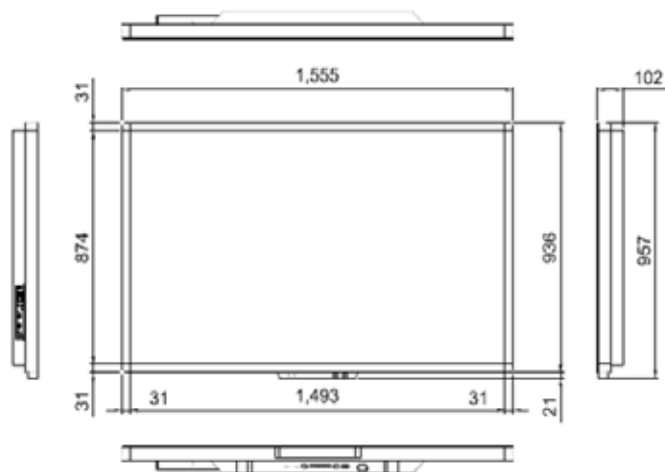

Model type	i3TOUCH P6504 T10
	65"
Display Ratio	16:09
Native resolution	1920 x 1080
Brightness	360cd/m2
Contrast ratio	4000:1
Response time	8 ms
Inputs	VGA x 1 PC AUDIO TOUCH USB x 2 HDMI x 2 Display Port x 1 OPS slot for universal OPS pc integrations (OPS pc not included)
Viewing Angle Hor./Ver.	178°/178°
Communication port	RS232 x 1
Sound bar	speakers: 2 x 10W - USB x 2
Audio out	mini jack
Speaker out	2 x mini jack
Power supply	standby power consumption <2.1 Watt complete power consumption <138 Watt
VESA Mount (W X H)	600 x 400 mm
Anti-collision tempered glass	Yes
Screen area	1429 x 804 mm
Outside dimensions	1555 (W) x 936 (H) x 102 (D)
Package dimensions	1780 (W) x 1175 (H) x 300 (D) mm
Net weight	78 kg
Total weight	87 kg

Touch technology

	V-Sense
Touch modus	finger and pen
Touch points	10 simultaneous touches (only in Windows 7 or later)
Tempered glass	4 mm
Resolution	8096 x 8096
Response speed	10 ms

Accessories	Power cable VGA cable HDMI cable Remote (incl. Battery) PEN x 2 User Manual Wall mount

Recommended Computer Configuration	CPU	min i3 processor
	RAM	>4G
	Hard disk	>100G
	Interface	USB2.0
	Screen resolution	1280*800

TECHNICAL DRAWING

AUTHORISED DISTRIBUTOR