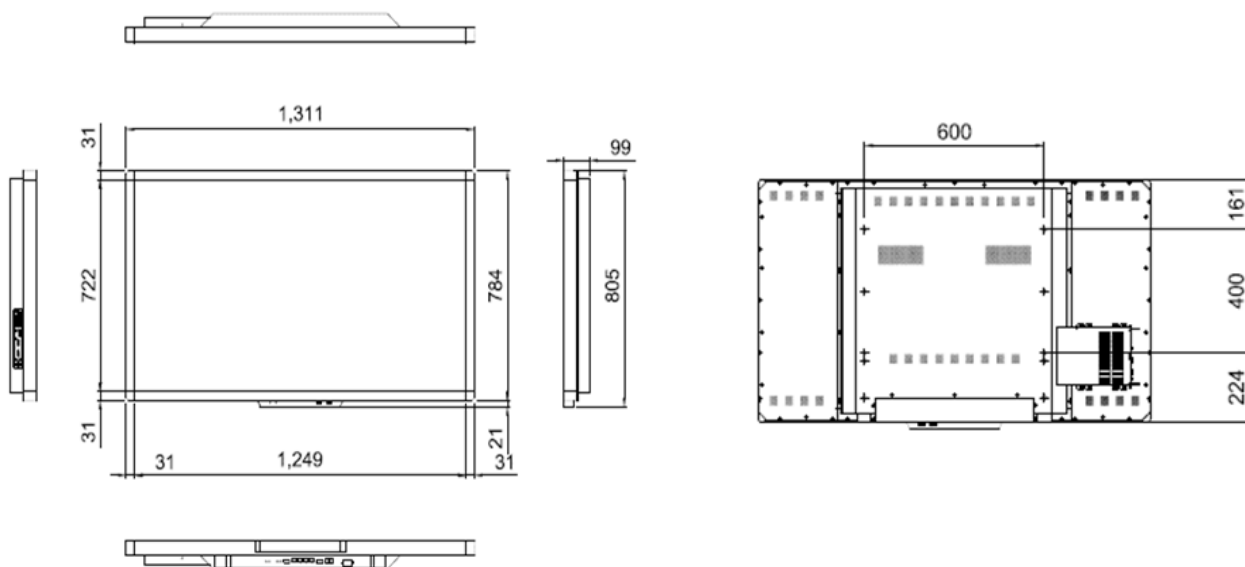

Model type	i3TOUCH P5504 T10
	55"
Display Ratio	16:09
Native resolution	1920 x 1080
Brightness	300cd/m2
Contrast ratio	1400:1
Response time	6 ms
Inputs	VGA x 1 PC AUDIO TOUCH USB HDMI x 2 OPS slot for universal OPS pc integrations (OPS pc not included) Display Port x 1
Viewing Angle Hor./Ver.	178°/178°
Communication port	RS232 x 1
Sound bar	speakers: 2 x 10W - USB x 2
Audio out	mini jack
Speaker out	2 x mini jack
Power supply	standby power<1W complete power consumption≤435W
VESA Mount (W X H)	600 x 400 mm
Anti-collision tempered glass	Yes
Screen area	1210 x 680 mm
Outside dimensions	1311 (W) x 784 (H) x 101 (D) mm
Package dimensions	1535 (W) x 990 (H) x 300 (D) mm
Net weight	56 kg
Total weight	61 kg

Recommended Computer Configuration	CPU	min i3 processor
	RAM	>4G
	Hard disk	>100G
	Interface	USB2.0
	Screen resolution	1280*800

TECHNICAL DRAWING

AUTHORISED DISTRIBUTOR