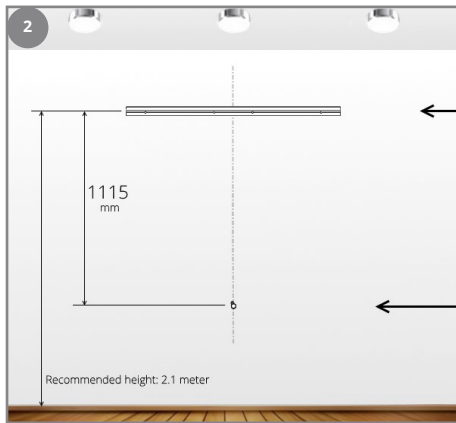

i3SNAP SQUARE

INSTALLATION MANUAL

AUTHORIZED DISTRIBUTOR